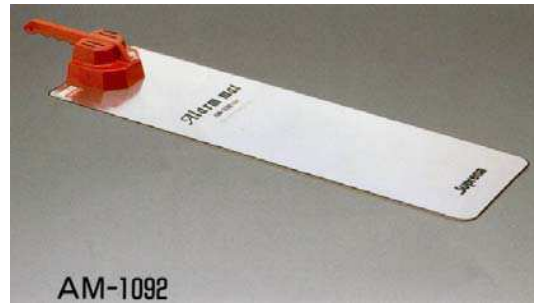

AM-1092

AM-1092

ALARM MAT

Cordless alarm mat to protect cutting table from needle of marking drill.

Battery operated lamp and buzzer indicate the finish of drilling operation.

Available to use with any marking drills on the market.

Battery: 9V

HC-1007A

MINI CUTTER

World-wide best seller, lightweight mini-cutter.

Available for small radius curved cutting without any slippage.

Long reach handle model is also available for cutting wide widths. Built-in Automatic Sharpener.

50mm Dia. Round Knife.

HC-1015A

MINI TUFF CUTTER

Powerful type mini-cutter.

Heavy duty materials such as leather, carpet and so on can be cut freely upto 8mm thickness.

Special knives and bases are also available according to uses of cutting.

50mm Dia. Round Knife.

PC-1062

MINI JET CUTTER

Equipped with maintenance-free powerful aired motor. Recommendable for continuous & heavy cutting operation.

Built-in Noise-silencer which assures quiet operation.

50mm Dia. Round Knife.